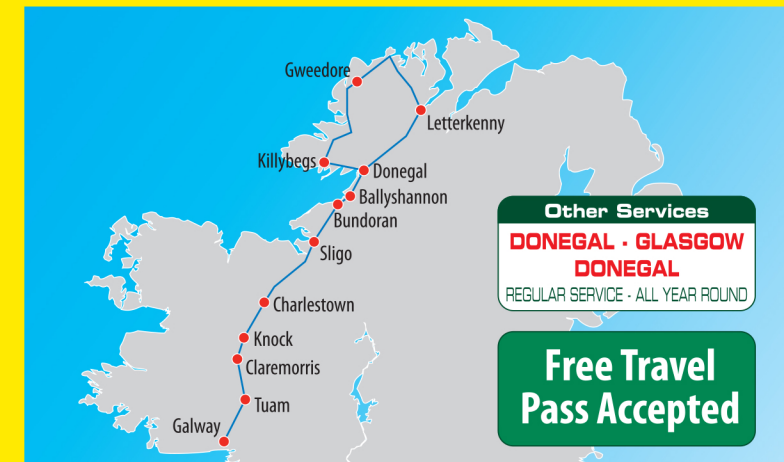

Gaillimh go Tír Chonail - Galway to Donegal

FEDA O'DONNELL COACHES

**> DONEGAL > SLIGO >
> MAYO > GALWAY >**

**TWICE DAILY COACH SERVICE
ALL YEAR ROUND**

Other Services
DONEGAL - GLASGOW
DONEGAL
REGULAR SERVICE - ALL YEAR ROUND